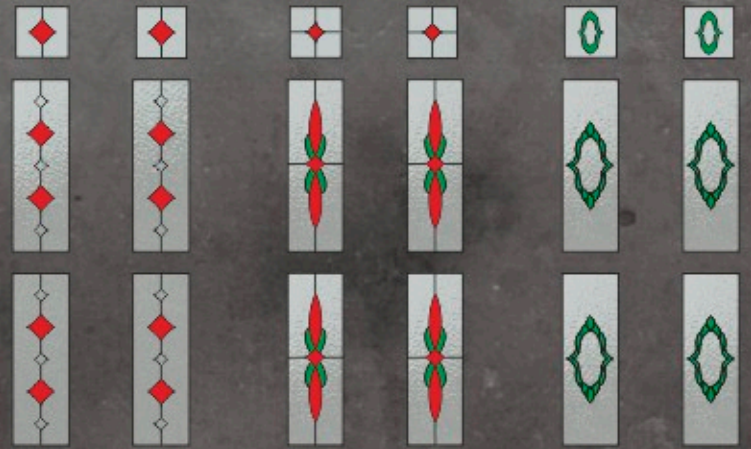

trend

ambient

confort

design

sablat

paneluri standard

Trio 22 basic

Trio 22i