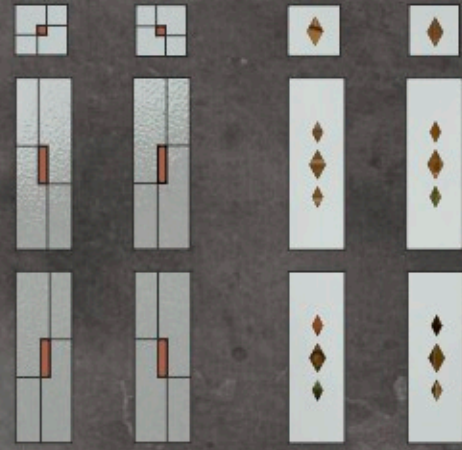

trend

ambient

confort

design

sablat

paneluri standard

Trio 22 basic

Trio 22i