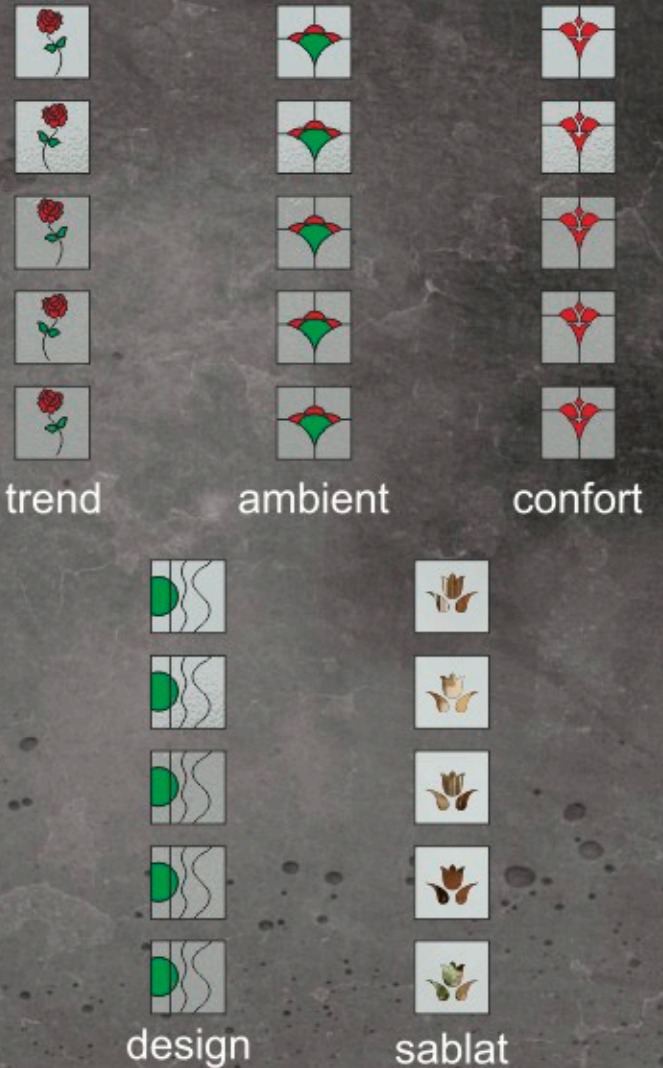

confort

classic

design

sablato

trend

ambient

confort

design

sablat

paneluri standard

trend

ambient

confort

design

sablat

paneluri standard

Trio 29 basic

paneluri standard

Trio 30 basic

Trio 30i

Trio 30i

Trio 31 basic

trend

ambient

confort

classic

design

sablat

paneluri standard

Trio 32 basic

Trio 32i

Trio 32i