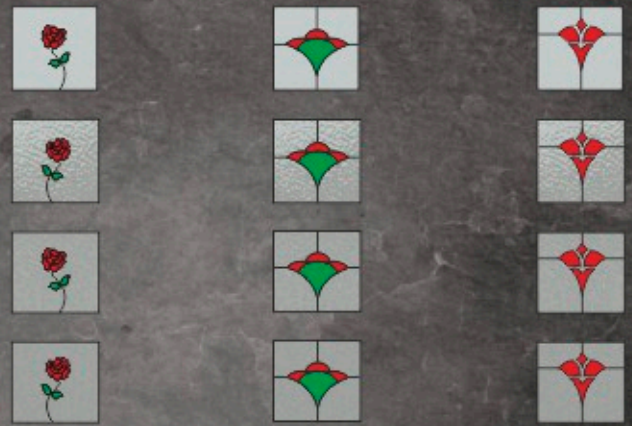

trend

ambient

confort

design

sablat

paneluri standard

Trio 22 basic

Trio 22i