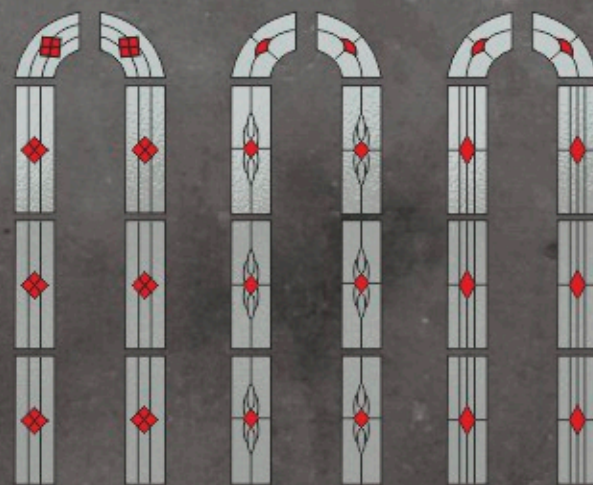

trend ambient confort